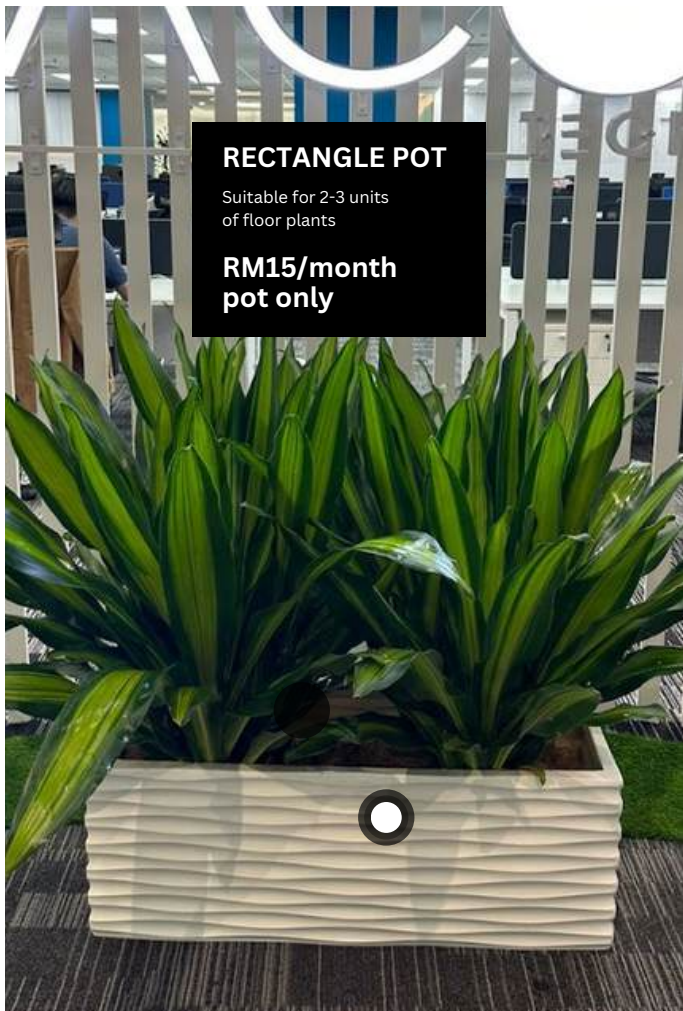

RECTANGLE POT

Suitable for 2-3 units of floor plants

RM15/month pot only