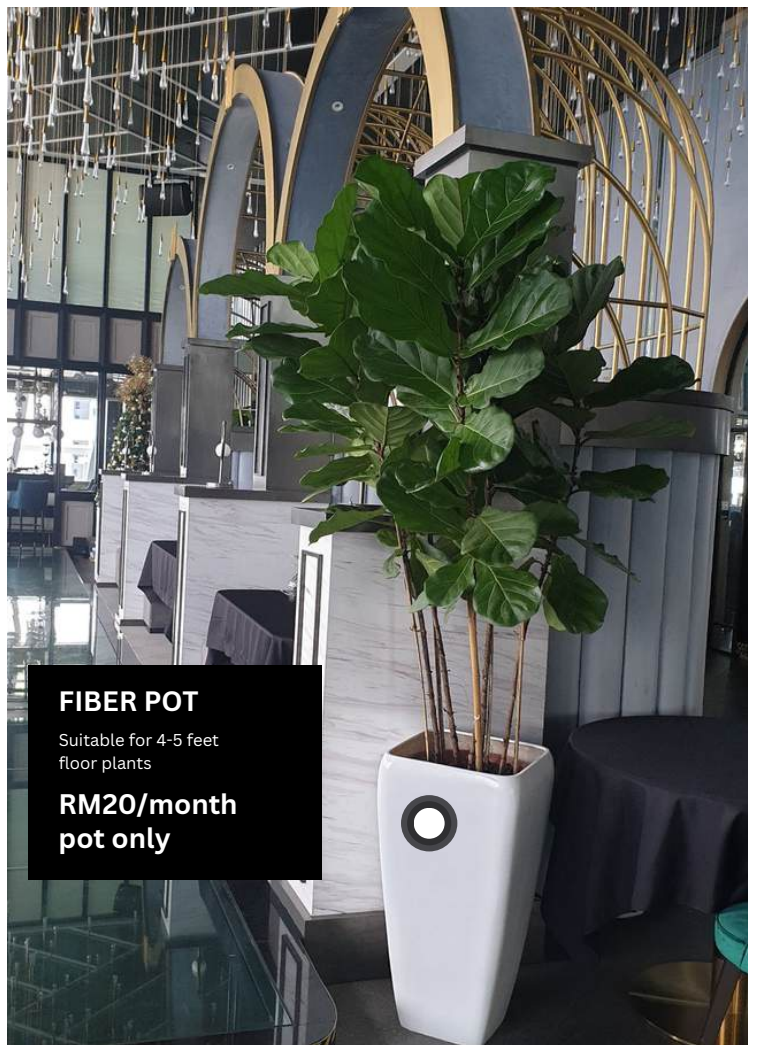

CEMENT POT

Suitable for 4-5 feet floor plants

RM20/month pot only

RECTANGLE POT

Suitable for 2-3 units of floor plants

RM15/month pot only

FIBER POT

Suitable for 4-5 feet floor plants

RM20/month pot only

METAL STAND

Elevate the greenery scene with our collection of sleek and trendy metal plant stands that add a touch of modernity to your workspace. With their sleek lines and contemporary design, our metal plant stands effortlessly blend with any office interior style, adding a touch of sophistication to your space.

PLANT STAND

MODERN STAND

Round stand | Square Stand
Suitable for 3-4 feet plants

RM50/month with Plant

PLANT STAND

THE PLANT SQUARE

Sizes and colours
Suitable for 3-4 feet plants

RM60/month with Plant