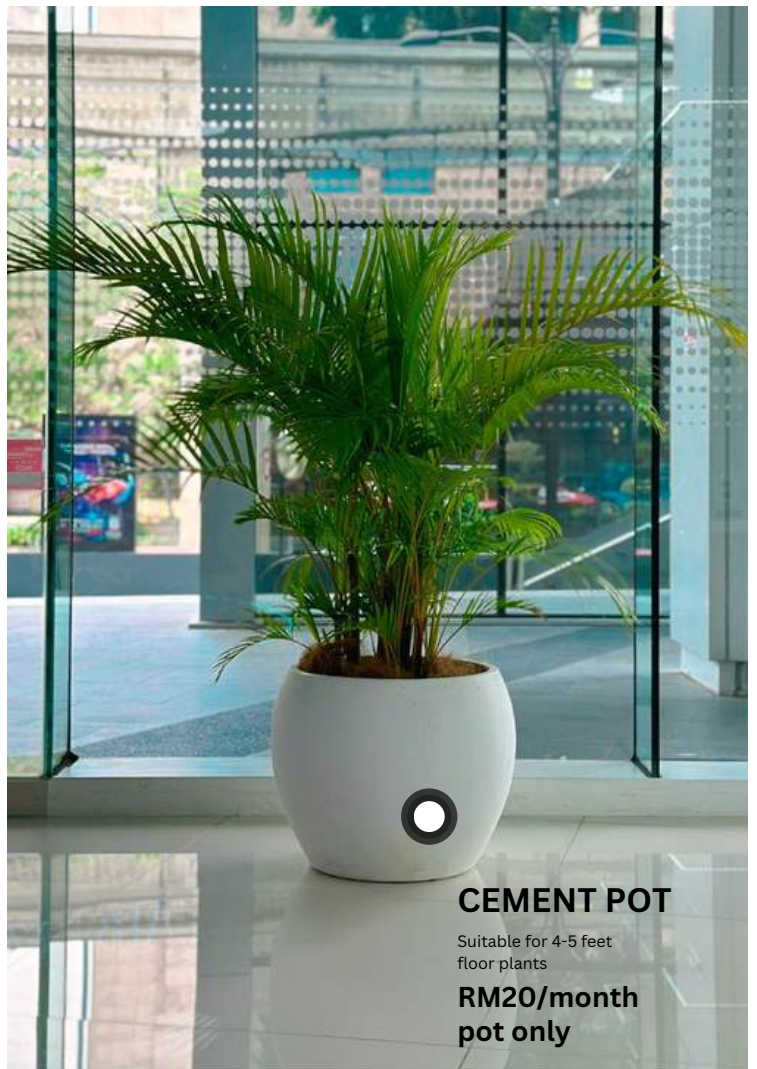

RM10/month

LOW LIGHT PLANT

DIEFFENBACHIA

Upright plant

RM10/month

COMPOSITE POT

Suitable for 4-5 feet floor plants

included in the plant charges